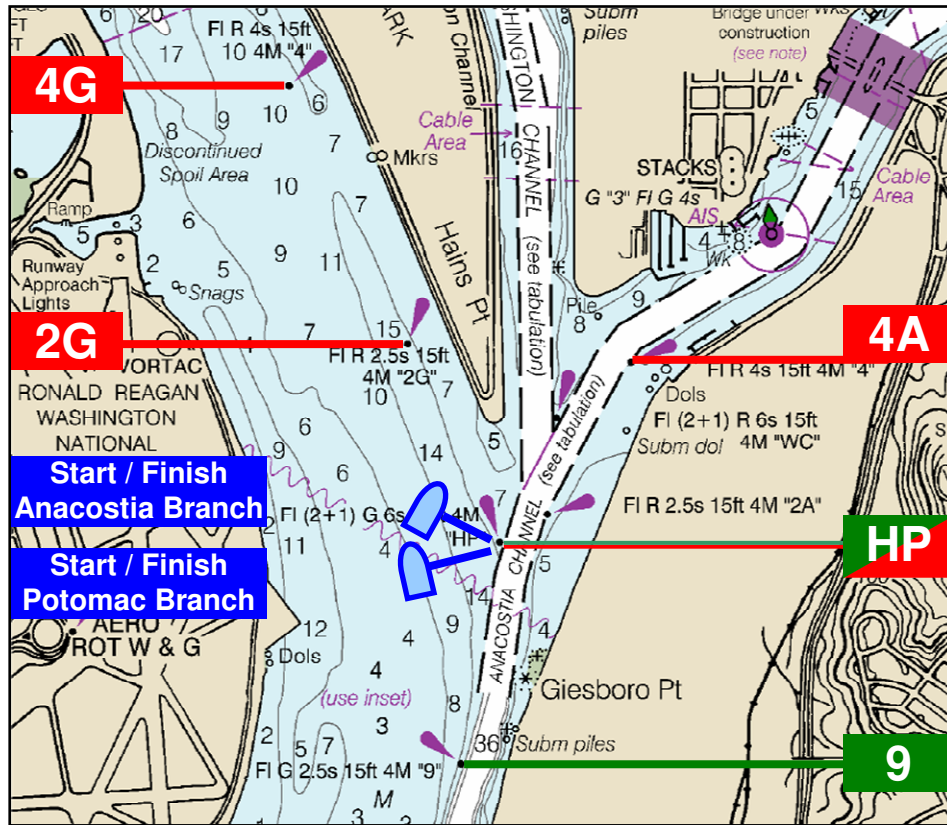

# Daingerfield Island Sailing Club

## North Courses

Branch	Southbound Start			Northbound Start		
		Course	NM		Course	NM
Anacostia	A	S - 9 - 4A - F	1.81	RA	S - 4A - 9 - F	1.81
	B	S - 9 - 4A - HP - 4A - F	2.61	RB	S - 4A - HP - 4A - 9 - F	2.61
	2A	S - 9 - 4A - 9 - 4A - F	3.63	2RA	S - 4A - 9 - 4A - 9 - F	3.63
Anacostia and Potomac	C	S - 9 - 4A - HP (to STBD) - 2G - F	2.86	RD	S - 4A - HP (to STBD) - 2G - F	1.84
	E	S - 9 - 4A - HP (to STBD) - 4G - F	4.03	RF	S - 4A - HP (to STBD) - 4G - HP - 4A - F	3.82
	G	S - 9 - 4A - 9 - 4G - F	4.88	RH	S - 4A - 9 - 4G - 9 - F	4.72
	2C	S - 9 - 4A - HP (to STBD) - 2G - 9 - 4A - HP (to STBD) - 2G - F	5.56	2RF	S - 4A - HP (to STBD) - 4G - HP - 4A - HP (to STBD) - 4G - F	6.04
Potomac	I	S - 9 - 4G - F	3.07	RI	S - 4G - 9 - F	3.07
	J	S - 9 - 2G - 9 - 2G - 9 - F	4.54	RK	S - 4G - 9 - 4G - F	5.13
	2I	S - 9 - 4G - 9 - 4G - F	5.98	2RI	S - 4G - 9 - 4G - 9 - F	5.98
One-Way	XA	HP - 9 - 4A - 4	4.49	XRB	HP - 2G - 4	3.51
	XC	HP - 9 - 4G - 4	5.85	XRD	HP - 4G - 4	4.84
				XRE	HP - 4A - 9 - 2G - 4	5.70

One-way courses begin at the "HP" buoy and end at the "4" buoy by the Alexandria boat house.