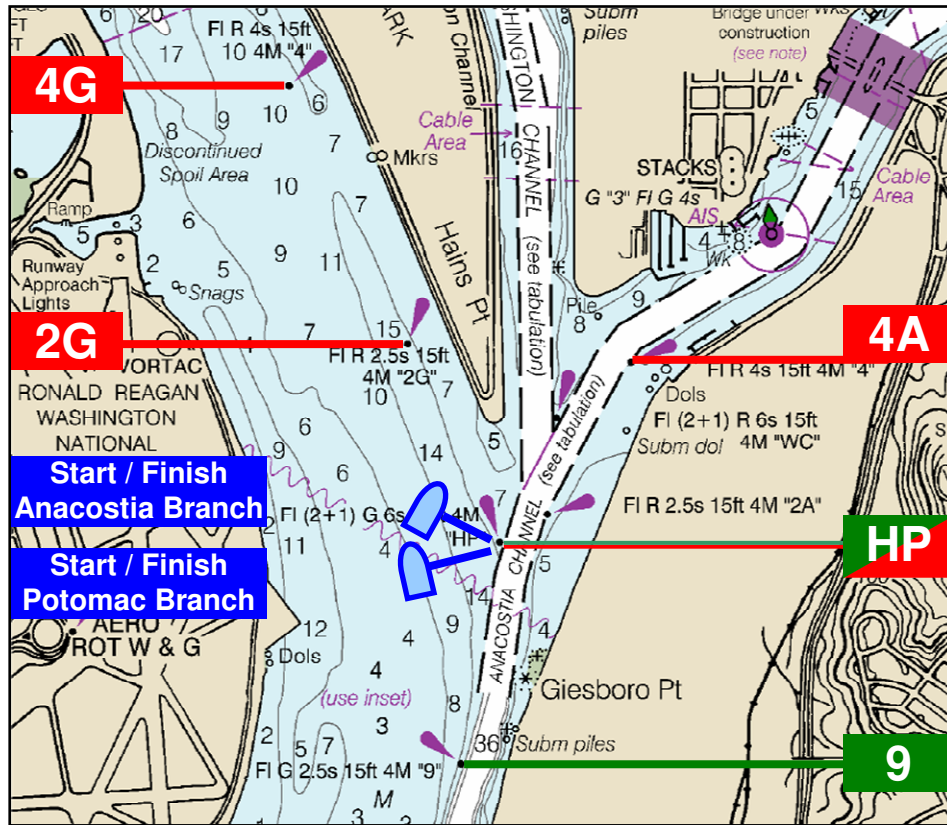

Daingerfield Island Sailing Club

North Courses

Branch	Southbound Start			Northbound Start		
		Course	NM		Course	NM
Anacostia	A	S - 9 - 4A - F	1.81	RA	S - 4A - 9 - F	1.81
	B	S - 9 - 4A - HP - 4A - F	2.61	RB	S - 4A - HP - 4A - 9 - F	2.61
	2A	S - 9 - 4A - 9 - 4A - F	3.63	2RA	S - 4A - 9 - 4A - 9 - F	3.63
Anacostia and Potomac	C	S - 9 - 4A - HP (to STBD) - 2G - F	2.86	RD	S - 4A - HP (to STBD) - 2G - F	1.84
	E	S - 9 - 4A - HP (to STBD) - 4G - F	4.03	RF	S - 4A - HP (to STBD) - 4G - HP - 4A - F	3.82
	G	S - 9 - 4A - 9 - 4G - F	4.88	RH	S - 4A - 9 - 4G - 9 - G	4.72
	2C	S - 9 - 4A - HP (to STBD) - 2G - 9 - 4A - HP (to STBD) - 2G - F	5.56	2RF	S - 4A - HP (to STBD) - 4G - HP - 4A - HP (to STBD) - 4G - F	6.04
Potomac	I	S - 9 - 4G - F	3.07	RI	S - 4G - 9 - F	3.07
	J	S - 9 - 2G - 9 - 2G - 9 - F	4.54	RK	S - 4G - 9 - 4G - F	5.13
	2I	S - 9 - 4G - 9 - 4G - F	5.98	2RI	S - 4G - 9 - 4G - 9 - F	5.98
One-Way	XA	HP - 9 - 4A - 4	4.49	XRB	S (HP) - 2G - F (4)	3.51
	XC	HP - 9 - 4G - 4	5.85	XRD	S (HP) - 2G - 2 - F (4)	4.76
				XRE	S (HP) - 4A - 9 - 2G - F (4)	5.70

One-way courses begin at the "HP" buoy and end at the "4" buoy by the Alexandria boat house.